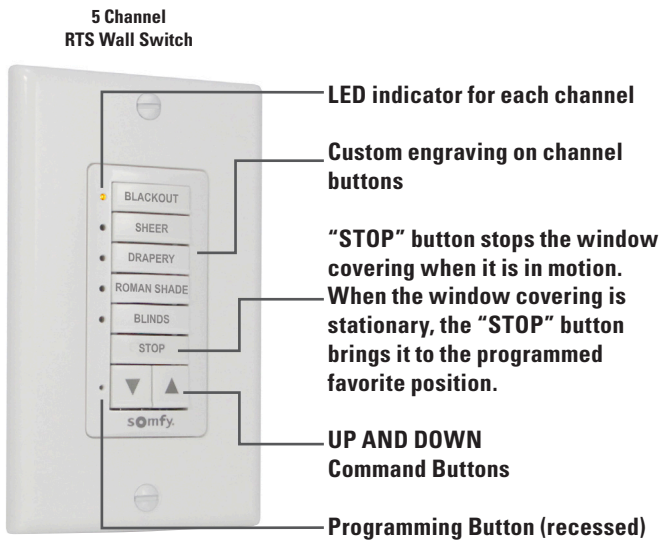

RTS Control Options

Motorization

Radio Technology Somfy® (RTS) remote controls and wall switches allow for up to a 65 ft. control range. The radio waves travel through walls eliminating the need to point or aim the transmitter at the window covering. With a simple press of a button, users have the ability to control all motorized window coverings individually and/or as a group with one control.

WIRELESS WALL SWITCH

- Recommended control for hospitality settings
- Available in 1 Channel, 2 Channel, and 5 Channel
- Channel buttons can be custom engraved for easy organization

WIRELESS REMOTE

- Available in 1 Channel, 5 Channel, and 16 Channel Digital

- The 16 Channel remote features an LCD screen that numerically displays which channel is selected and provides the option to name each channel

UNIVERSAL INTERFACE

- For use with Automation Systems —Allows for 3rd party control of motorized window coverings

TIMER

- Combines the functionality of a single channel RTS hand-held control with the convenience of a programmable timer.

SUN SENSOR

- Users can set sensors to automatically adjust motorized window coverings in accordance to the amount of sunlight received