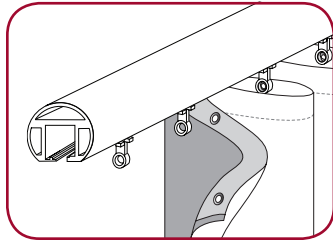

### TRAVERSE ROD

- Smooth operation without hitches or snags
- Available for 1.25" and 2" diameter rods

Ripplefold Slides

Pinch Pleat Slides

Dual Bracket

Single Bracket

### TRADITIONAL ROD WITH RINGS

- Available in 1", 1.5" and 2" diameter rods

Single Bracket

Dual Bracket