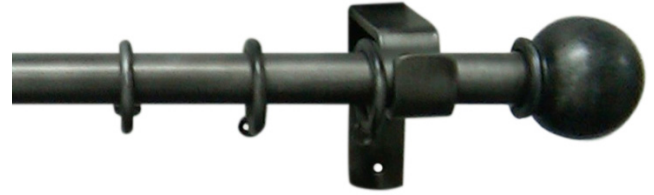

## Drapery

Decorative drapery rods are available in two styles with a wide range of finishes and finial options.

### TRAVERSE ROD

- Smooth operation without hitches or snags
- Available for 1.25" and 2" diameter rods

Ripplefold Slides

Pinch Pleat Slides

Dual Bracket

Single Bracket

### TRADITIONAL ROD WITH RINGS

- Available in 1", 1.5" and 2" diameter rods

Single Bracket

Dual Bracket

### FINIAL STYLES

Sphere

Antique Bell

Modern Bell

End Cap

Modern End Cap

Cube

Custom styles available upon request.