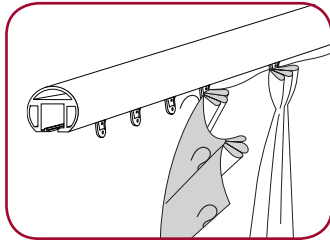

## Drapery

Decorative drapery rods are available in two styles with a wide range of finishes and finial options.

### TRAVERSE ROD

- Smooth operation without hitches or snags
- Available for 1.25" and 2" diameter rods

Ripplefold Slides

Pinch Pleat Slides

Dual Bracket

Single Bracket

### TRADITIONAL ROD WITH RINGS

- Available in 1", 1.5" and 2" diameter rods

Single Bracket

Dual Bracket