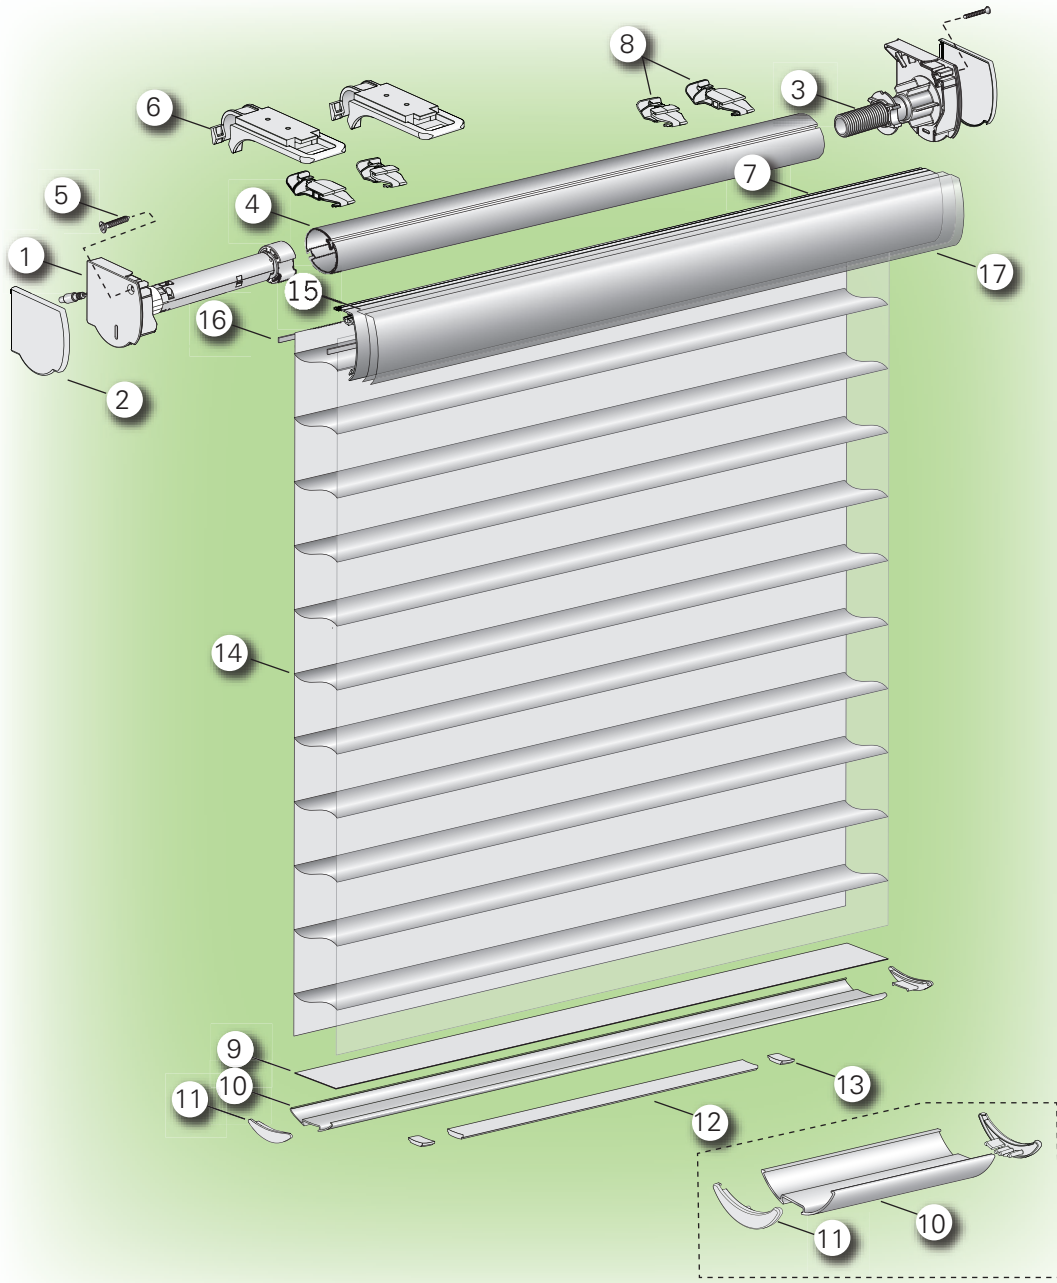

# Silhouette® Shadings

Only Used On 3" Silhouette® Fabrics

# Silhouette® Shadings

No.	PCN	Description
1.	Silhouette® End Plate Motor Assembly PV 3.0	
	4151068300	RH
	4151070300	LH
2.	4170666xxx	Cover Set
3.	PowerRise® Idler Assembly,	
	4170443000	RH
	4170444000	LH
4.	4150054xxx	Rotator Rail, 0.050 LW, Universal
5.	4174707000	Screw, FLH PHH #8-18 X 0.75"
6.	KIT9121	Sil Rear Mnt Battery Brckt 2 – Pack
7.	4170681xxx	Headrail, Fabric Covered
8.	Top Limit	
	4150057885	Std. (Used On 2" Silhouette Fabrics)
	4140126000	XL (Used On All 3" Silhouette Fabrics)
9.	Bottom Slat	
	4150144xxx	SU BTTMSLAT 2" (1.908" Vane)
	4160144xxx	SU BTTMSLAT 3" (2.5625" Vane)
10.	Bottom Rail	
	4150128xxx	Classic – 2" Silhouette fabrics
	4150951xxx	3" – For All 3" Silhouette Fabrics
11.	Bottom Rail End Caps	
	4150084xxx	Classic – 2" Silhouette fabrics
	4170950xxx	3" – For All 3" Silhouette Fabrics
12.	4150082xxx	Balance Weight (Bottom Rail Weight)
13.	4150083xxx	Weight Clips
14.	N/A	Fabric
15.	4150153500	SU FW Tape, 3.219" X 320 Yards
16.	4150288785	Polystrip With Tape
17.	N/A	FCH Fabric

xxx = 3-digit color code